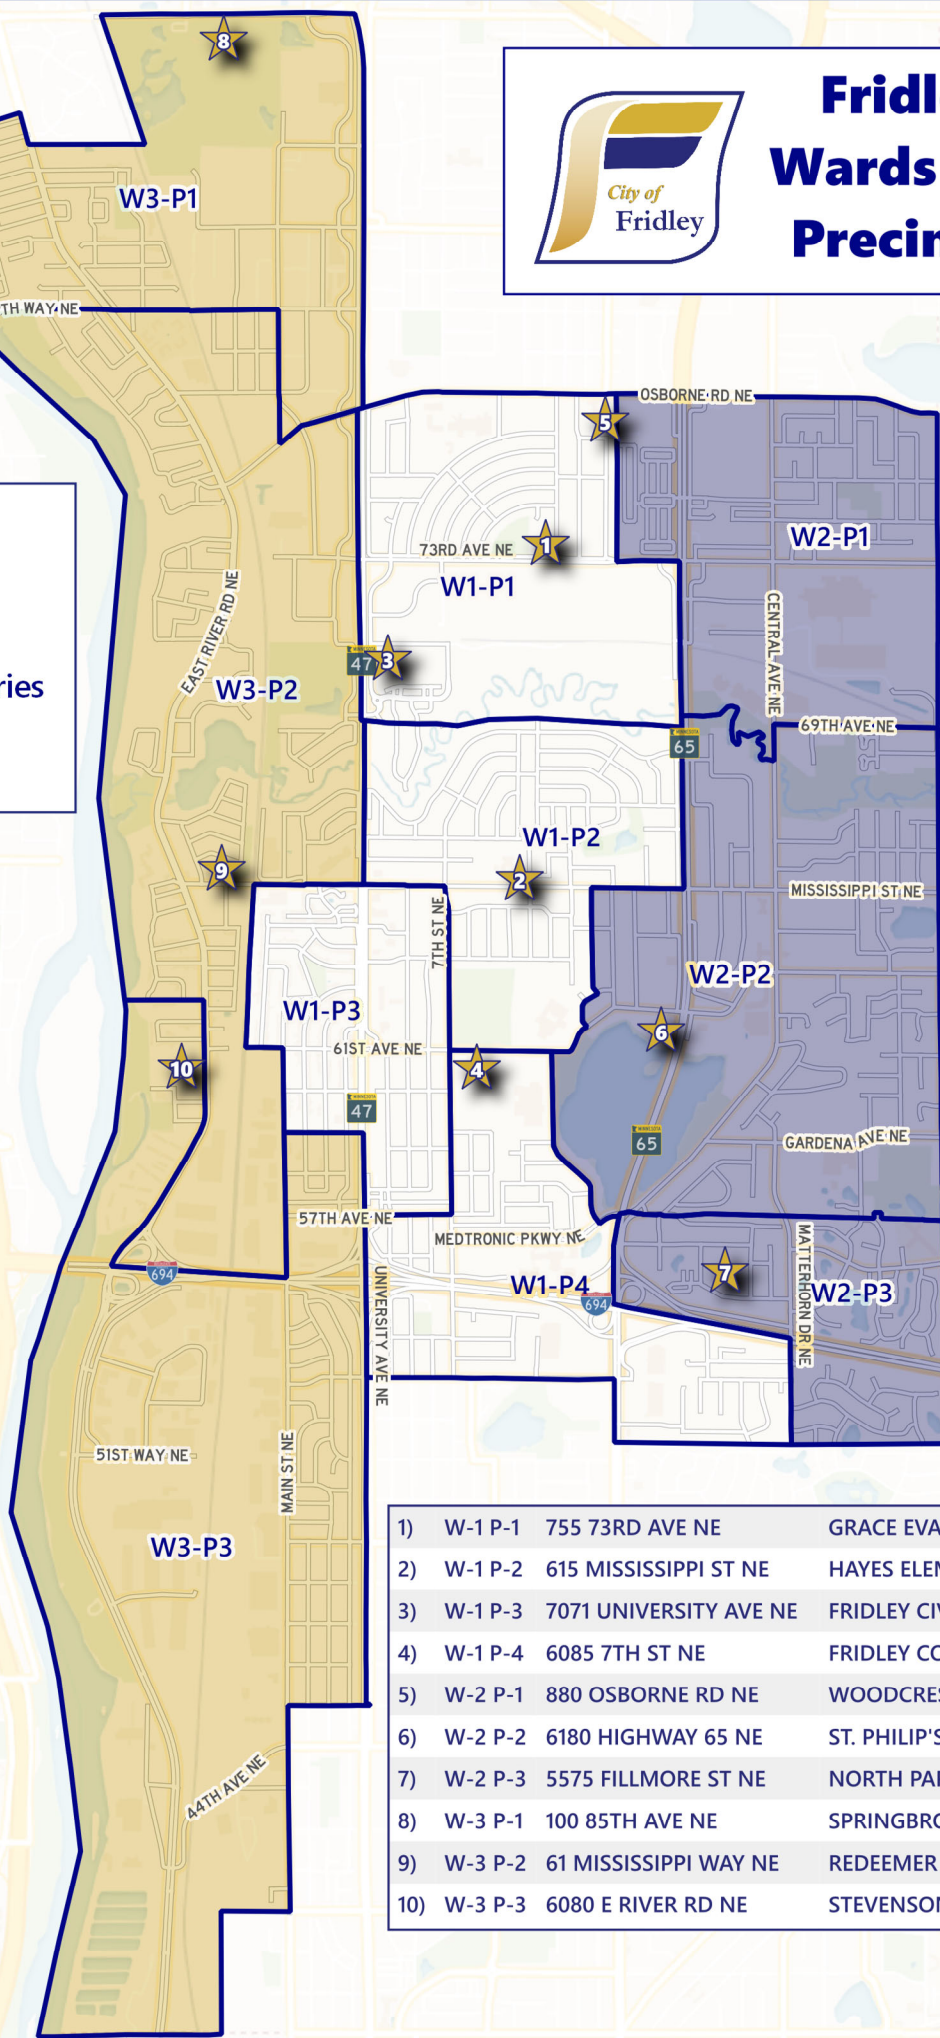

Fridley Wards and Precincts

- Ward 1
- Ward 2
- Ward 3
- Precinct Boundaries
- Poll Locations

1)	W-1 P-1	755 73RD AVE NE	GRACE EVANGELICAL CHURCH
2)	W-1 P-2	615 MISSISSIPPI ST NE	HAYES ELEMENTARY SCHOOL
3)	W-1 P-3	7071 UNIVERSITY AVE NE	FRIDLEY CIVIC CAMPUS
4)	W-1 P-4	6085 7TH ST NE	FRIDLEY COMMUNITY CENTER
5)	W-2 P-1	880 OSBORNE RD NE	WOODCREST ELEMENTARY SCHOOL
6)	W-2 P-2	6180 HIGHWAY 65 NE	ST. PHILIP'S LUTHERAN CHURCH
7)	W-2 P-3	5575 FILLMORE ST NE	NORTH PARK ELEMENTARY SCHOOL
8)	W-3 P-1	100 85TH AVE NE	SPRINGBROOK NATURE CENTER
9)	W-3 P-2	61 MISSISSIPPI WAY NE	REDEEMER LUTHERAN CHURCH
10)	W-3 P-3	6080 E RIVER RD NE	STEVENSON ELEMENTARY SCHOOL