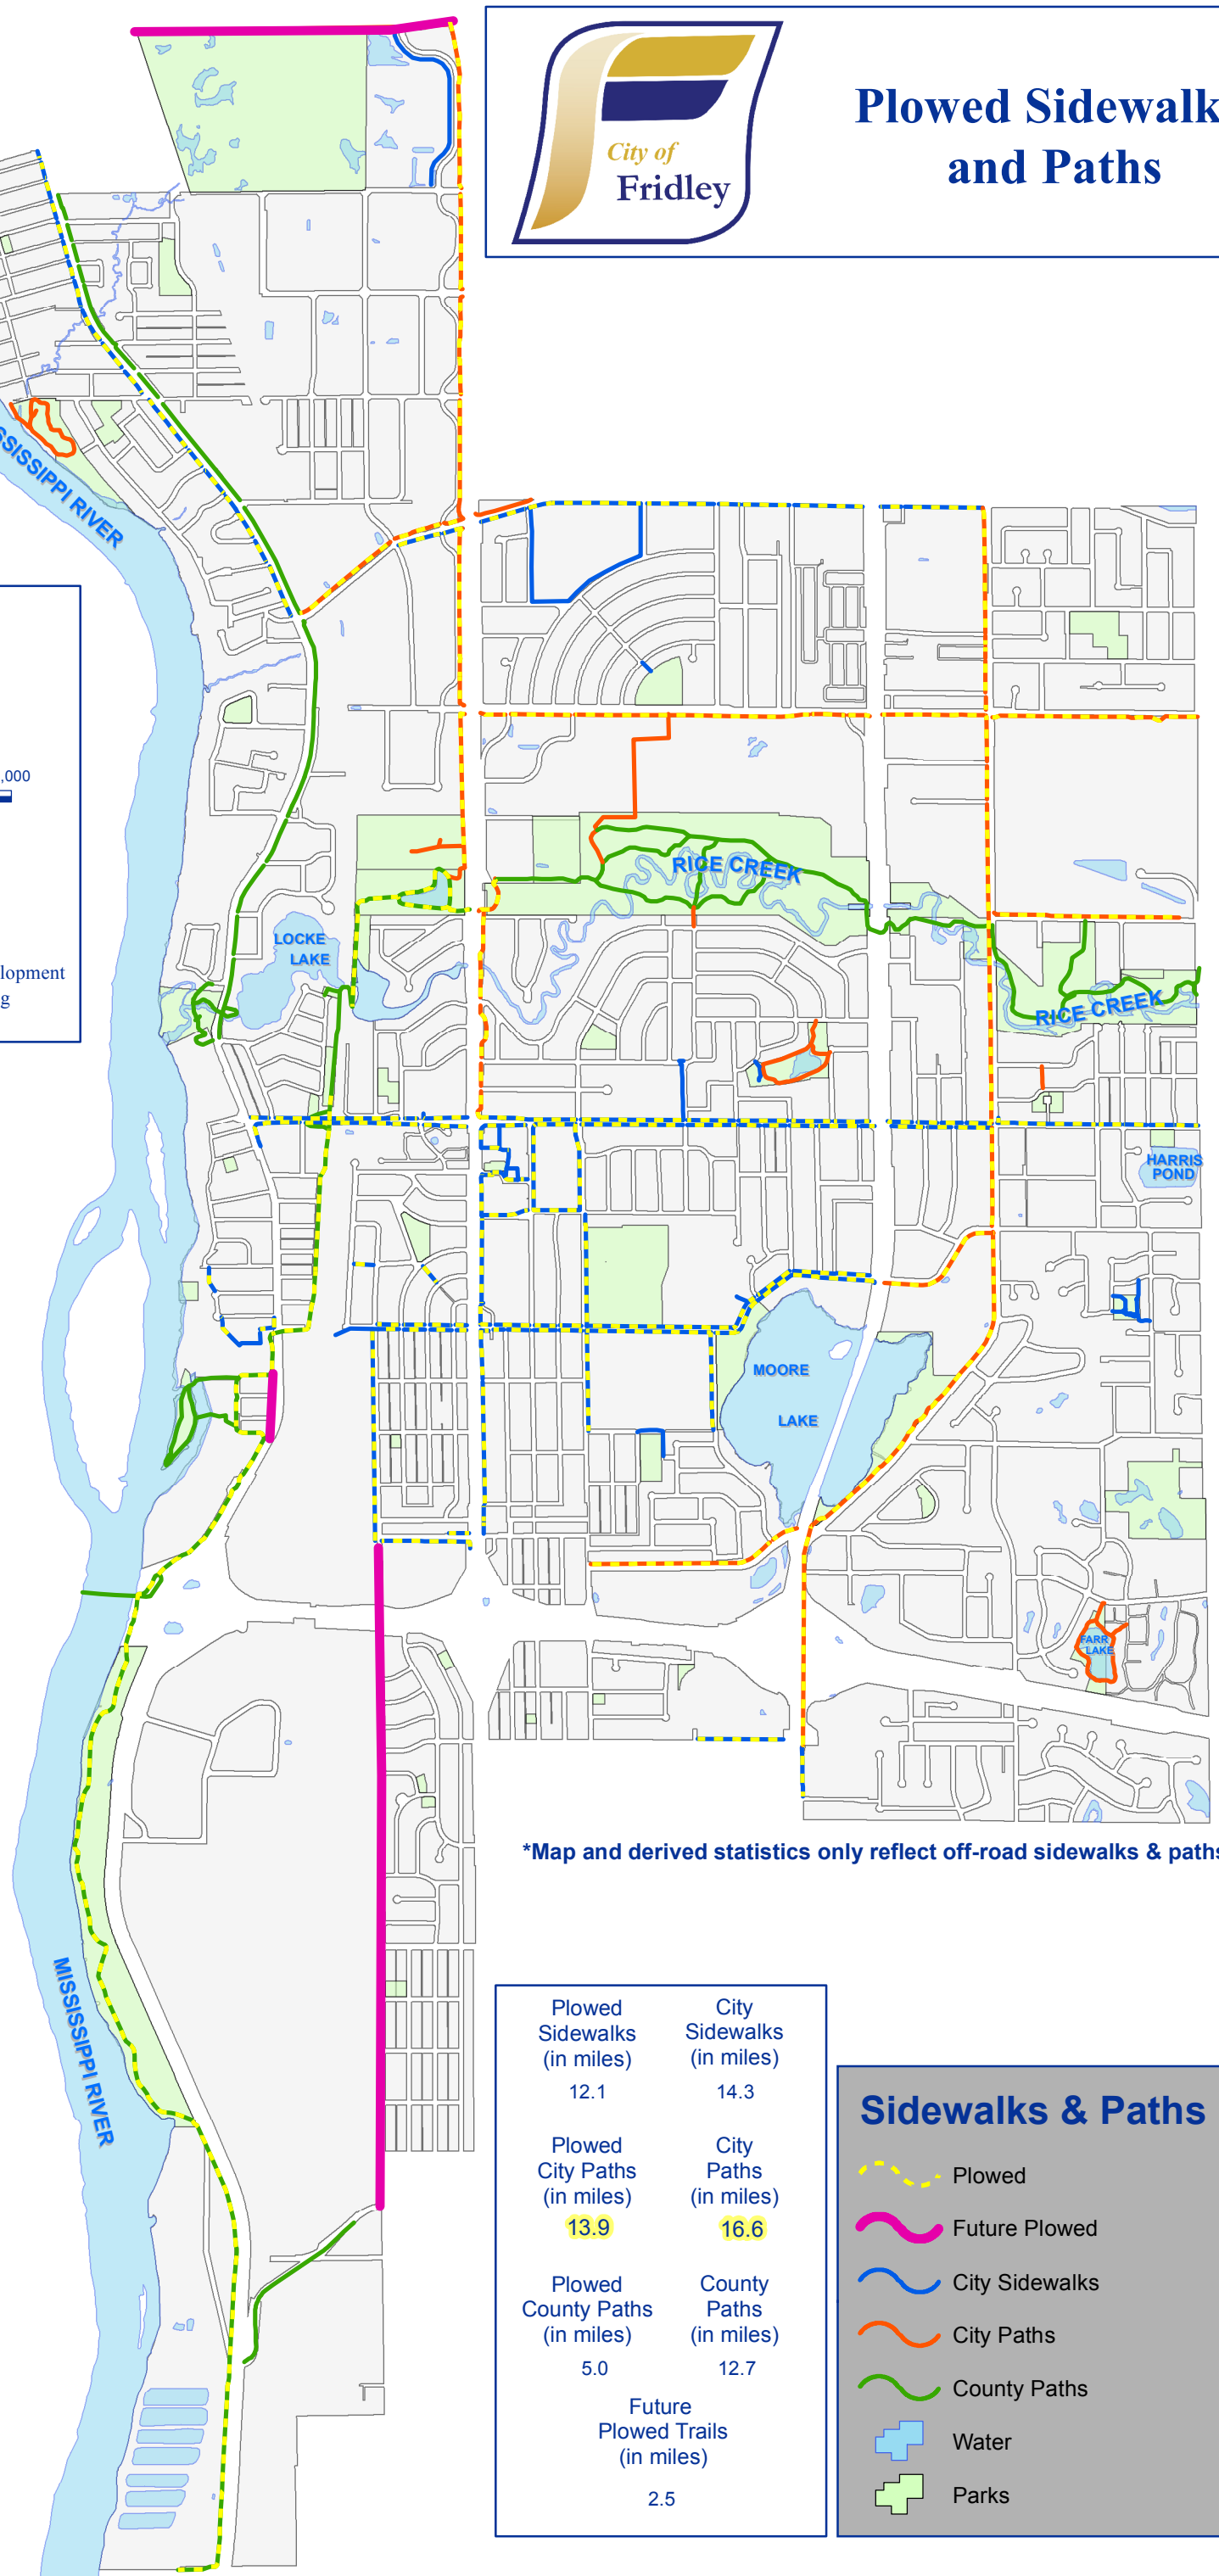

Plowed Sidewalks and Paths

Map Date: 12/4/2014
 Sources:
 City of Fridley GIS
 City of Fridley Community Development
 City of Fridley Engineering

*Map and derived statistics only reflect off-road sidewalks & paths

Plowed Sidewalks (in miles)	12.1	City Sidewalks (in miles)	14.3
Plowed City Paths (in miles)	13.9	City Paths (in miles)	16.6
Plowed County Paths (in miles)	5.0	County Paths (in miles)	12.7
Future Plowed Trails (in miles)		2.5	

Sidewalks & Paths

-  Plowed
-  Future Plowed
-  City Sidewalks
-  City Paths
-  County Paths
-  Water
-  Parks