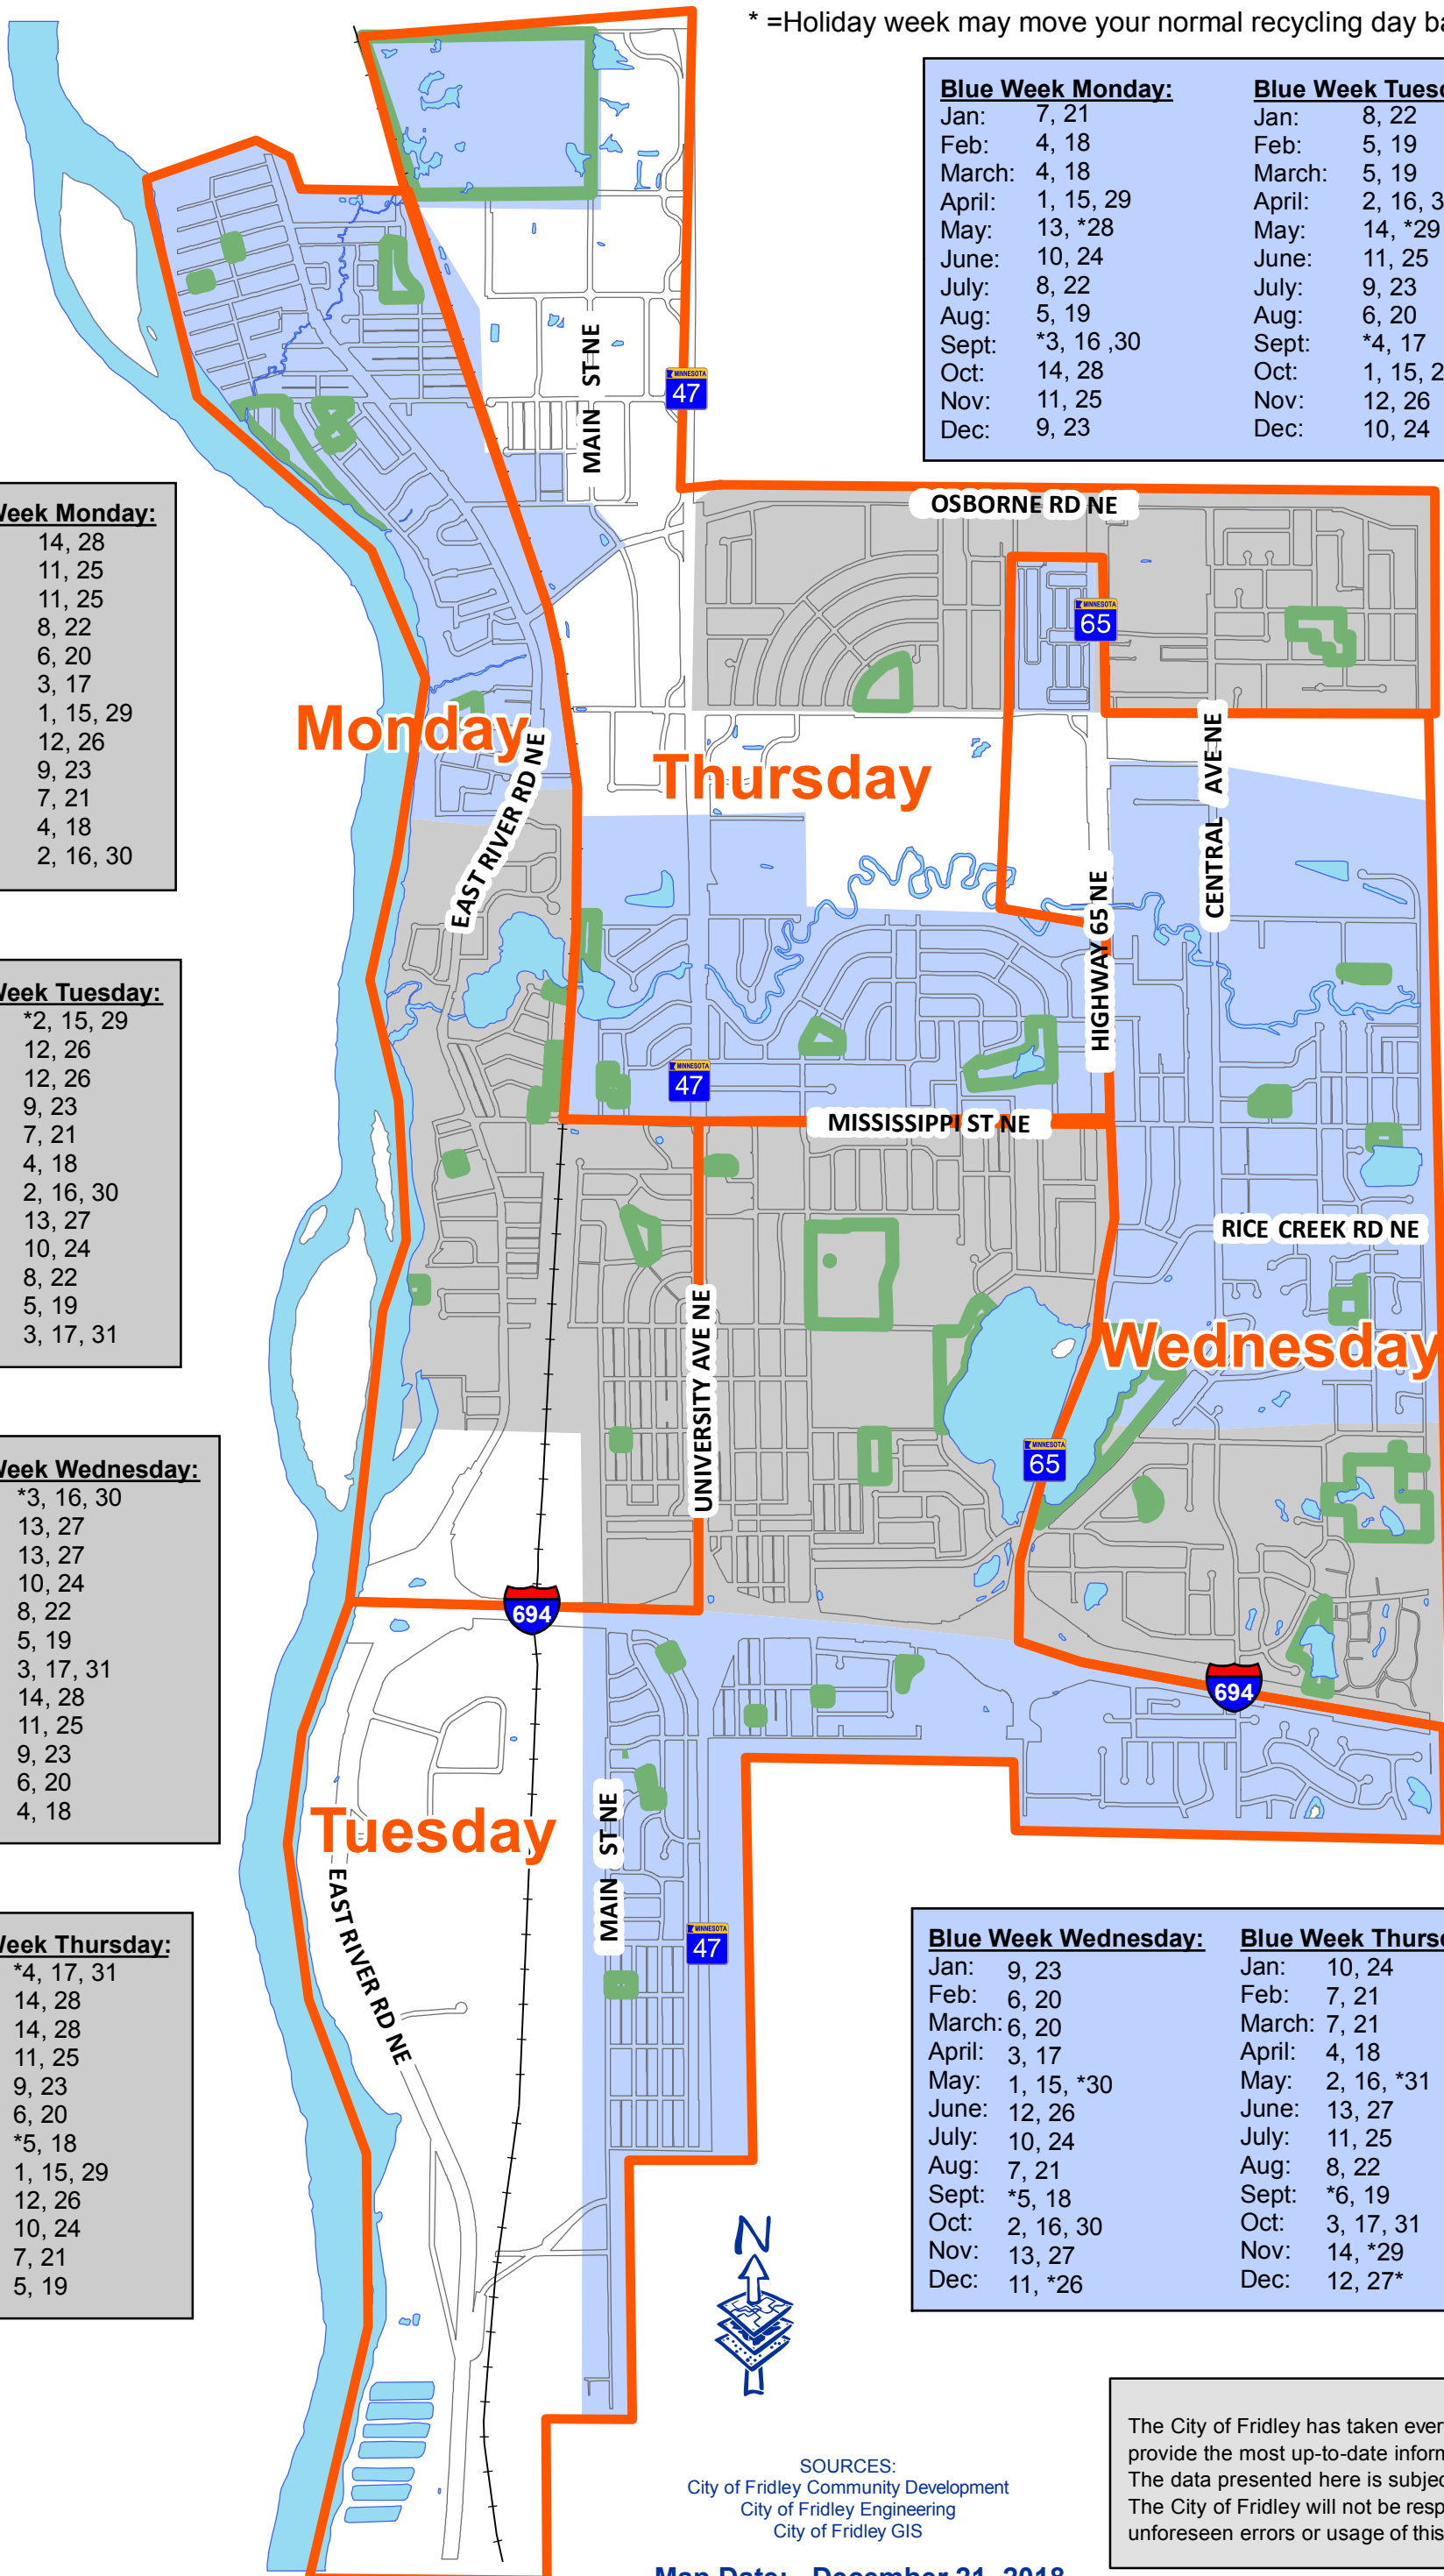

Grey Week Tuesday:

Jan:	*2, 15, 29
Feb:	12, 26
March:	12, 26
April:	9, 23
May:	7, 21
June:	4, 18
July:	2, 16, 30
Aug:	13, 27
Sept:	10, 24
Oct:	8, 22
Nov:	5, 19
Dec:	3, 17, 31

Grey Week Wednesday:

Jan:	*3, 16, 30
Feb:	13, 27
March:	13, 27
April:	10, 24
May:	8, 22
June:	5, 19
July:	3, 17, 31
Aug:	14, 28
Sept:	11, 25
Oct:	9, 23
Nov:	6, 20
Dec:	4, 18

Grey Week Thursday:

Jan:	*4, 17, 31
Feb:	14, 28
March:	14, 28
April:	11, 25
May:	9, 23
June:	6, 20
July:	*5, 18
Aug:	1, 15, 29
Sept:	12, 26
Oct:	10, 24
Nov:	7, 21
Dec:	5, 19

Blue Week Monday:

Jan:	7, 21
Feb:	4, 18
March:	4, 18
April:	1, 15, 29
May:	13, *28
June:	10, 24
July:	8, 22
Aug:	5, 19
Sept:	*3, 16, 30
Oct:	14, 28
Nov:	11, 25
Dec:	9, 23

Blue Week Tuesday:

Jan:	8, 22
Feb:	5, 19
March:	5, 19
April:	2, 16, 30
May:	14, *29
June:	11, 25
July:	9, 23
Aug:	6, 20
Sept:	*4, 17
Oct:	1, 15, 29
Nov:	12, 26
Dec:	10, 24

Blue Week Wednesday:

Jan:	9, 23
Feb:	6, 20
March:	6, 20
April:	3, 17
May:	1, 15, *30
June:	12, 26
July:	10, 24
Aug:	7, 21
Sept:	*5, 18
Oct:	2, 16, 30
Nov:	13, 27
Dec:	11, *26

Blue Week Thursday:

Jan:	10, 24
Feb:	7, 21
March:	7, 21
April:	4, 18
May:	2, 16, *31
June:	13, 27
July:	11, 25
Aug:	8, 22
Sept:	*6, 19
Oct:	3, 17, 31
Nov:	14, *29
Dec:	12, 27*

SOURCES:
 City of Fridley Community Development
 City of Fridley Engineering
 City of Fridley GIS